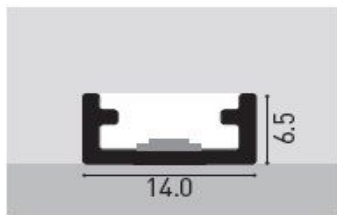

LINEAR LED

Linear Led solutions for any pool typology and accessories - For more details look at LED ITALY Catalogue

EASY LINE

Adaptable on all pool typology/form

Waterproof sealing system

Ideal for underboard installation

Vertical bendable LED strip IP68. Available with different color temperatures, tunable white and RGB. White PVC outercase and opal resin guarantee protection against UV rays and to the corrosive action of salt and sodium hypochlorite. Not cuttable and custom size length. Ideal for swimming pools or fountains for panel installation in reinforced concrete with tiles or pool liner.

Strip LED flessibile resinata con grado di protezione IP68. Disponibile con varie tonalità di luce, bianco dinamico o RGB. La guaina in PVC bianco 14x6.5mm e la resinatura poliuretanicca opale garantiscono protezione contro gli effetti nocivi dei raggi UV ed alla azione corrosiva del sale e del ipoclorito di sodio. Non sezionabile e realizzata su misura. Ideale piscine o fontane con pannello e cemento armato con piastrelle o telo.

Vertikalna savitljiva LED traka IP68. Dostupan s različitim temperaturama boja, podesivom bijelom i RGB bojom. Bijelo PVC vanjsko kućište i opalna smola jamče zaštitu od UV zraka i korozivnog djelovanja soli i natrijevog hipoklorita. Ne može se rezati i prilagođena je duljina. Idealno za bazene ili fontane za ugradnju panela u armirani beton s pločicama ili oblogom bazena.

5 YEARS GUARRANTY !!

Look at LED ITALY Catalogue for more details

Temperatura colore Color Temperature (K)	Flusso lum. Luminous Flux (lm/m)	Tensione Voltage	IP	Consumo Power
● 2900K ● 3200K ● 4600K ● 6200K	475	24 Vdc	68	8 W/m
● 2850K ● 3250K ● 4450K ● 5550K	830	24 Vdc	68	13 W/m
● 2 Tunable white 2900-5400K	800	24 Vdc	68	12 W/m
● RGB3	370	24 Vdc	68	15,5 W/m
● 4 RGB + W	370	24 Vdc	68	18 W/m