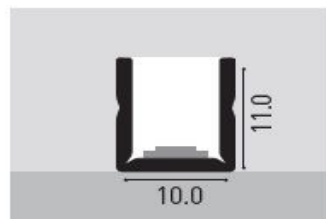

MIDI LINE

Adaptable on all pool typology/form

Waterproof sealing system

Ideal for wall & floor installation

Vertical bendable LED strip IP68. Available with different color temperatures, tunable white and RGB. White PVC outercase and opal resin guarantee protection against UV rays and to the corrosive action of salt and sodium hypochlorite. Not cuttable and custom size length. Ideal for swimming pools or fountains for panel installation in reinforced concrete with tiles or pool liner

Strip LED flessibile resinata con grado di protezione IP68. Disponibile con varie tonalità di luce, bianco dinamico o RGB. La guaina in PVC bianco 10x11mm e la resinatura poliuretanicca opale garantiscono protezione contro gli effetti nocivi dei raggi UV ed alla azione corrosiva del sale e del ipoclorito di sodio. Non sezionabile e realizzata su misura. Ideale piscine o fontane con pannello e cemento armato con piastrelle o telo.

Vertikalna savitljiva LED traka IP68. Dostupan s različitim temperaturama boja, podesivom bijelom i RGB bojom. Bijelo PVC vanjsko kućište i opalna smola jamče zaštitu od UV zraka i korozivnog djelovanja soli i natrijevog hipoklorita. Ne može se rezati i prilagođena je duljina. Idealno za bazene ili fontane za ugradnju panela u armirani beton s pločicama ili oblogom bazena

5 YEARS GUARRANTY !!

Look at LED ITALY Catalogue for more details

Temperatura colore Color Temperature (K)	Flusso Lum. Luminous Flux lm/m	Tensione Voltage	IP	Consumo Power
● 2700K ● 3000K ● 4000K ● 5000K	270	24 Vdc	68	8 W/m
● 2700K ● 3000K ● 4000K ● 5000K	420	24 Vdc	68	13 W/m
● 2 Tunable white 2900-5400K	680	24 Vdc	68	12 W/m
● RGB3	370	24 Vdc	68	15.5 W/m
● 4 RGB + W	370	24 Vdc	68	18 W/m