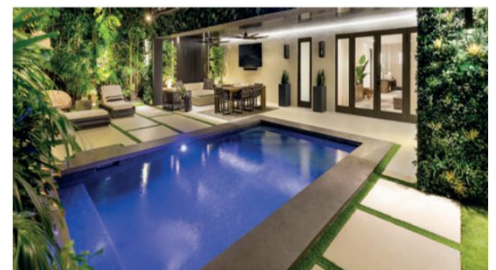

SPOTLIGHT GAMMA