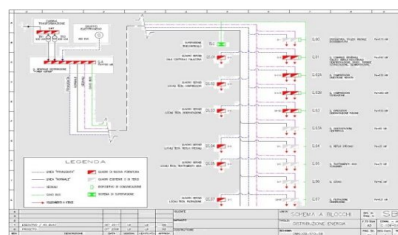

IGP QUALITY

Knowledge of all water technologies and automation processes

Certified guarantees ISO 9001:2008

Over 30 years of industrial experience of high quality systems

High quality european and international materials

360° custom service from exterior project management to after sales care

Igp Engineering è un system integrator, ossia un'azienda che conosce le tecnologie d'automazione ed informatiche disponibili e che ha le competenze per individuare la soluzione su misura per l'applicazione del cliente, in parte utilizzando le tecnologie proprietarie esistenti ed in parte creando hardware e software per integrare tra loro tecnologie diverse. In questo settore i nostri clienti principali sono consorzi di bonifica, consorzi di irrigazione, municipalizzate e società che gestiscono il ciclo integrale delle acque (potabili e di scarico), società turistiche, camping, hotel ed industrie di processo. I tecnici IGP sono in grado di sviluppare software con qualsiasi marca di Plc e lavoriamo anche con sistemi di sviluppo software particolari. Nel settore piscine IGP offre servizi di consulenza, progettazione, costruzione e gestione di sistemi, manutenzione e fornitura di ricambi per piscine commerciali di ogni dimensione e caratteristiche costruttive.