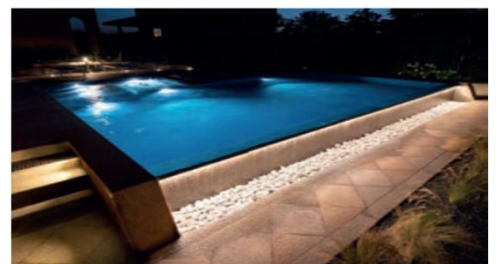

LINEAR LED GAMMA