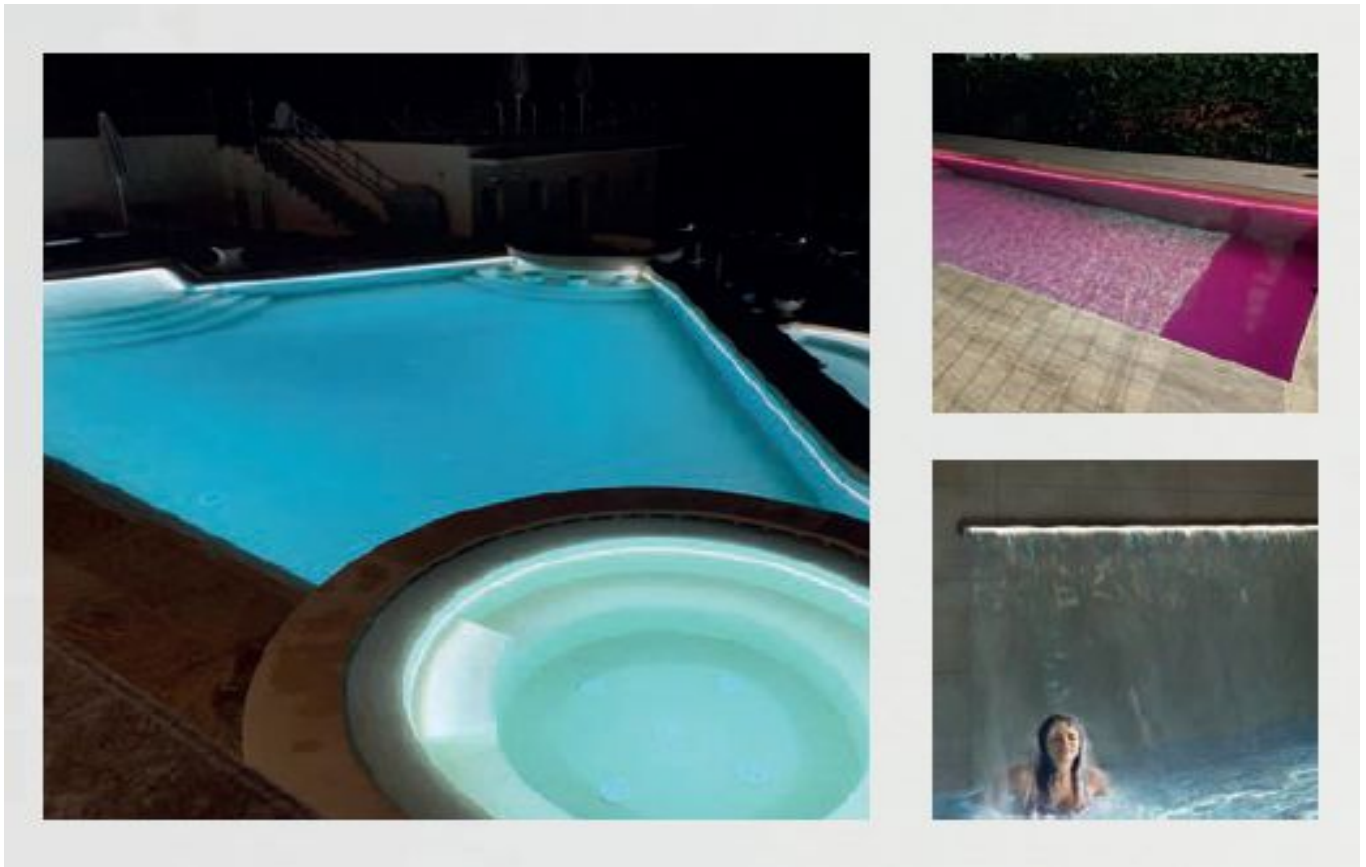

LIGHTING & AUTOMATION

Spotlight

Proiettori

Reflektor

Linear Led

Led Lineari

Linearne Led

Automation and Control

Automazione e Controllo

Automatizacija i kontrola