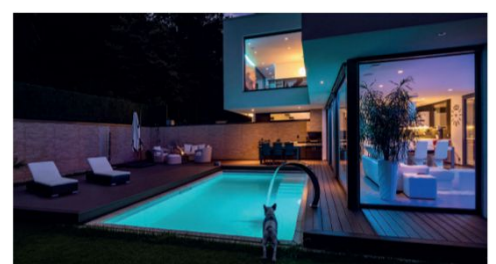

SPOTLIGHT GAMMA