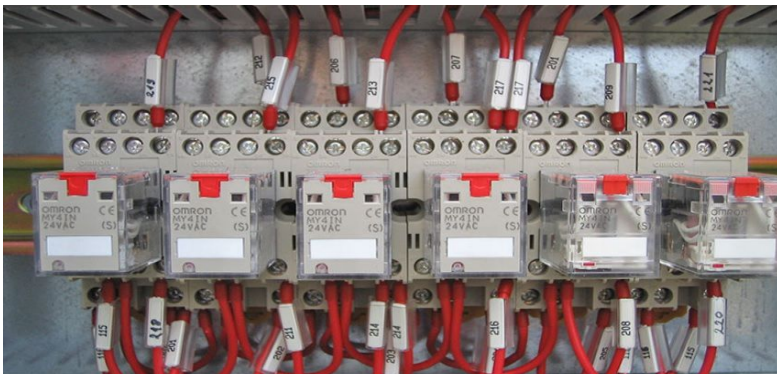

ELECTRIC PANEL FOR RESIDENTIAL & COMMERCIAL SWIMMING POOLS

Electric panel and automation for residential and commercial swimming pools and water treatment plants

ASSEMBLY, DESIGN AND SOFTWARE PROGRAMMING