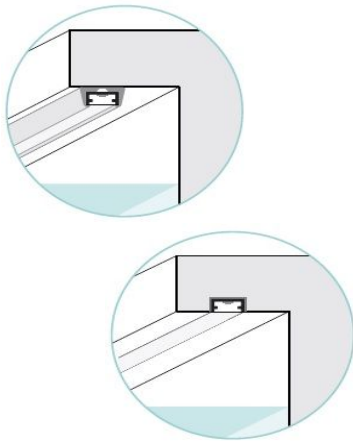

LINEAR LED

Linear Led solutions for any pool typology and accessories - For more details look at LED ITALY Catalogue

EASY LINE

Adaptable on all pool typology/form

Waterproof sealing system

Ideal for underboard installation

Vertical bendable LED strip IP68. Available with different color temperatures, tunable white and RGB. White PVC outercase and opal resin guarantee protection against UV rays and to the corrosive action of salt and sodium hypochlorite. Not cuttable and custom size length. Ideal for swimming pools or fountains for panel installation in reinforced concrete with tiles or pool liner.

Strip LED flessibile resinata con grado di protezione IP68. Disponibile con varie tonalità di luce, bianco dinamico o RGB. La guaina in PVC bianco 14x6.5mm e la resinatura poliuretanicca opale garantiscono protezione contro gli effetti nocivi dei raggi UV ed alla azione corrosiva del sale e del ipoclorito di sodio. Non sezionabile e realizzata su misura. Ideale piscine o fontane con pannello e cemento armato con piastrelle o telo.

Vertikalna savitljiva LED traka IP68. Dostupan s različitim temperaturama boja, podesivom bijelom i RGB bojom. Bijelo PVC vanjsko kućište i opalna smola jamče zaštitu od UV zraka i korozivnog djelovanja soli i natrijevog hipoklorita. Ne može se rezati i prilagođena je duljina. Idealno za bazene ili fontane za ugradnju panela u armirani beton s pločicama ili oblogom bazena.

5 YEARS GUARRANTY !!

Look at LED ITALY Catalogue for more details

Temperatura colore Color Temperature (K)	Flusso lum. Luminous Flux (lm/m)	Tensione Voltage	IP	Consumo Power
● 2900K ● 3200K ● 4600K ● 6200K	475	24 Vdc	68	8 W/m
● 2850K ● 3250K ● 4450K ● 5550K	830	24 Vdc	68	13 W/m
● 2 Tunable white 2900-5400K	800	24 Vdc	68	12 W/m
● RGB3	370	24 Vdc	68	15,5 W/m
● 4 RGB + W	370	24 Vdc	68	18 W/m