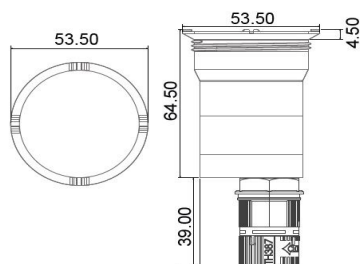

Adaptable on all pool typology/form

Waterproof sealing system

Ideal for wall installation

SPOTLIGHT

Led projectors and accessories - For more details look at LED ITALY Catalogue

DIVE

High performance LED Spot light. The most adaptable product on the marketplace. Ideal for stairs illumination, relax zones and beaches or small pool and spa bath. Waterproof sealing system. Outer thread 1 1/2" for installation on nozzle. 24 Vdc power supply. 5 m cable included. Power supply not included.