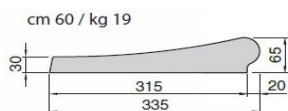

Made in Italy

Many colors available

Weight 19 kg (60x31,5cm)

"A" anti-slip category - UNI EN 13451

Athermic - white, yellow and pink

cm 60 / kg 19