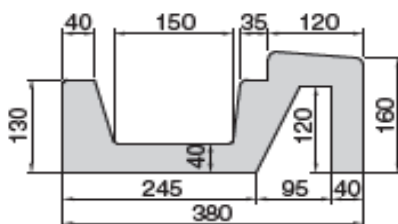

Made in Italy

Weight 33,5 kg (50 x38,0cm)

Covering possible

TABLE N°6 - RADIUS TABLE FOR "SPILLWAY" EDGE SERIES

Radius Table:

	0,15	0,50	0,70	1,00	1,40	1,50	2,00	2,50	3,00
Radius	4,00	4,50	5,00	6,00	7,00	10,00			
Inverted Radius	1,00	3,50							

"SPIAGGIA" SPILLWAY EDGE

CR-150201	Sfioro "Spiaggia" dritto 1000mm	Straigh	White	Ravni	Bijela	N.	On request

STRAIGHT EDGE WITH WASTE PIPE (CHOOSE 63; 82; 100; 125mm DIAM.)

CR-151101	Sfioro "Spiaggia" dritto con piletta	Discharge	White	Odv	Bijela	N.	On request

TERMINAL PIECE - SPILLWAY STRAIGHT EDGE

CR-151201	Sfioro "Spiaggia" terminale c/ bordo dritto	Terminal	White	Krajnji pri.	Bijela	N.	On request

SPILLWAY 90° ANGLE

CR-150301	Sfioro "Spiaggia" ang. 90°	Angle 90°	White	Kut 90°	Bijela	N.	On request

INVERTED ANGLE 270°

CR-150501	Sfioro "Spiaggia" ang. 270°	Angle 270°	White	Kut 270°	Bijela	N.	On request

RADIUS EDGE (SPECIFY STANDARD OR INVERTED CURVE) - TAB.6

CR-150601	Sfioro "Spiaggia" Raggio - raggio invertito	Radius	White	Radijus	Bijela	N.	On request