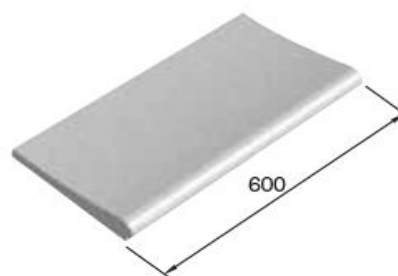

Bianco White Giallo Yellow Rosa Pink Cotto Brick Grigio Grey

Platinum series Madreperla-Tahiti-Ocean Crystal series Arctic-Sahara-Tenerife

Made in Italy

Many colors available

Weight 19 kg (60x31,5cm)

Sandblasted: "A+B+C" anti-slip category - UNI EN 13451

Athermic - white, yellow and pink

AVAILABLE ALSO EDGE WITH DENTIL

STRAIGHT EDGE 30,0 x 31,5cm

CR-500101	Bordo Standard dritto 300mm Bianco	Straight	White	Ravni	Bijela	N.	On request
CR-500102	Bordo Standard dritto 300mm Sabbia	Straight	Sand	Ravni	Žuta	N.	On request
CR-500100	Bordo Standard dritto 300mm Altri colori	Straight	All colors	Ravni	Sve boje	N.	On request
CR-500103	Bordo Standard dritto 300mm Platinum	Straight	Platinum	Ravni	Platinum	N.	On request
CR-500104	Bordo Standard dritto 300mm Crystal	Straight	Crystal	Ravni	Crystal	N.	On request