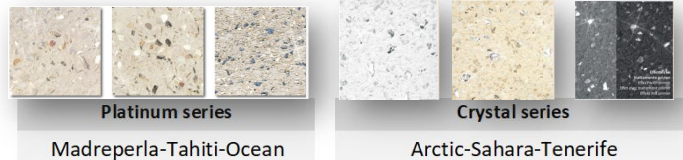

"TORO W/DENTIL" STONE EDGES FOR SKIMMER SWIMMING POOLS