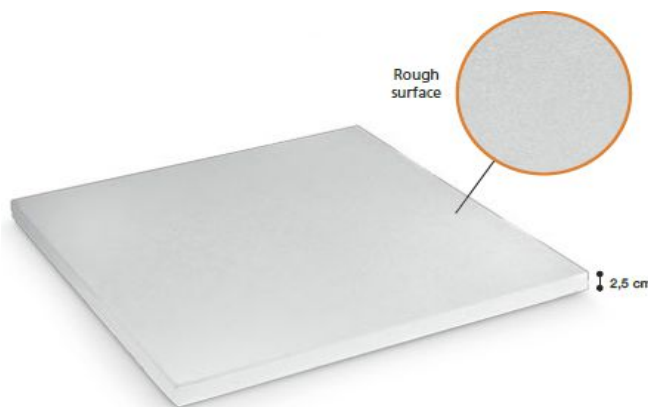

PAVING 50,0cm x 50,0cm x 2,5cm - ROUGH

CR-601001	Pavimento "Oasi" 500x500 Bianco ruvido	Rough	White	Gruba p.	Bijela	N.	On request
CR-601002	Pavimento "Oasi" 500x500 Sabbia ruvido	Rough	Sand	Gruba p.	Žuta	N.	On request
CR-601000	Pavimento "Oasi" 500x500 Altri colori ruvido	Rough	All colors	Gruba p.	Sve boje	N.	On request

PAVING 24,50cm x 50,0cm x 2,5cm - ROUGH

CR-601101	Pavimento "Oasi" 245x500 Bianco ruvido	Rough	All colors	Gruba p.	Sve boje	N.	On request
CR-601102	Pavimento "Oasi" 245x500 Sabbia ruvido	Rough	All colors	Gruba p.	Sve boje	N.	On request
CR-601100	Pavimento "Oasi" 245x500 Altri colori ruvido	Rough	All colors	Gruba p.	Sve boje	N.	On request