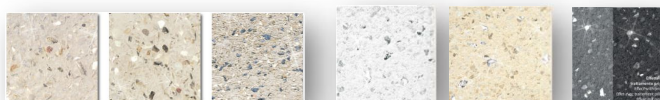

Platinum series Madreperla-Tahiti-Ocean Crystal series Arctic-Sahara-Tenerife

Made in Italy

Many colors available

Weight 19 kg (60x31,5cm)

Sandblasted: "A+B+C" anti-slip category - UNI EN 13451

Athermic - white, yellow and pink