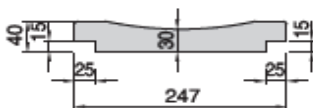

Versioni disponibili  
Available versions

V1

V2

Platinum series  
Madreperla-Tahiti-Ocean

Crystal series  
Arctic-Sahara-Tenerife

Made in Italy

Weight 9 kg (50x24,7cm)

Many colors available