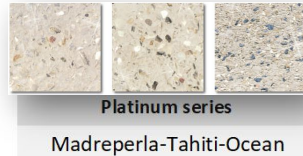

"TORO" STONE EDGES FOR SKIMMER SWIMMING POOLS

Reconstructed stone edges "Toro" for skimmer swimming pools. Sandblasted, available in five colors (white, yellow, pink, brick and grey). New finishes also available: Platinum and Crystal series.

Bordi in pietra ricostruita modello "Toro" per piscine a skimmer. Superficie sabbata, disponibile in cinque colori (bianco, giallo, rosa, cotto, grigio). Disponibili anche nuove finiture: serie Platinum e Crystal.

Rekonstruirani rubni kamen "Toro" za bazene sa skimmerom. Pjeskareni, dostupni u pet boja (bijela, žuta, ružičasta, boja cigle i siva). Dostupne su i nove završne obrade: serije Platinum i Crystal.

Made in Italy

Many colors available

Weight 15,5 kg (50x28,5cm)

Sandblasted: "A+B+C" anti-slip category - UNI EN 13451

Athermic - white, yellow and pink

AVAILABLE ALSO EDGE WITH DENTIL

STRAIGHT EDGE 50,0 x 28,5cm

CR-520101	Bordo "Toro" dritto 500mm Bianco	Straight	White	Ravni	Bijela	N.	On request
CR-520102	Bordo "Toro" dritto 500mm Sabbia	Straight	Sand	Ravni	Žuta	N.	On request
CR-520100	Bordo "Toro" dritto 500mm Altri colori	Straight	All colors	Ravni	Sve boje	N.	On request
CR-520103	Bordo "Toro" dritto 500mm Platinum	Straight	Platinum	Ravni	Platinum	N.	On request
CR-520104	Bordo "Toro" dritto 500mm Crystal	Straight	Crystal	Ravni	Crystal	N.	On request

SPECIAL EDGE 60,0 x 60,0cm